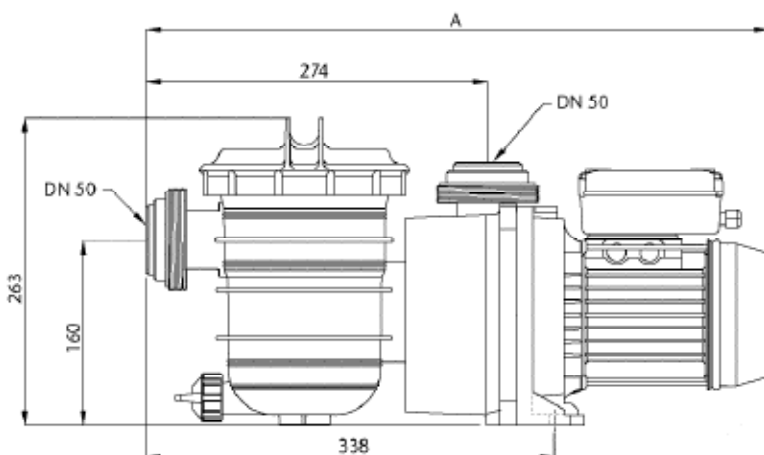

Swimmey™

- Self-priming pump with prefilter for swimming pools
- Designed to achieve maximum operational reliability in filtering and recirculating water treated with chlorine
- Suitable for continuous use
- Includes 2 meter cord for direct plug installations
- Swivel unions included for easy assembly
- Thermal protection on single phase units

Model	kW	HP	Volt	Phase
P7242380	0,18	1/4	220-240V	1~
P7242390	0,25	1/3	220-240V	1~
P7242160	0,37	1/2	220-240V	1~
P7242230	0,37	1/2	380-420V	3~
P7242170	0,50	3/4	220-240V	1~
P7242240	0,50	3/4	380-420V	3~
P7242180	0,75	1	220-240V	1~
P7242250	0,75	1	380-420V	3~
P7242220	1,00	1,3	220-240V	1~
P7242260	1,00	1,3	380-420V	3~
P7242270	1,13	1,5	220-240V	1~
P7242280	1,13	1,5	380-420V	3~
P7242290	1,50	2	220-240V	1~
P7242300	1,50	2	380-420V	3~

Union Kit included (p 88) / Anschluss-Set inbegriffen (S 88) / Verbindingskit inbegrepen (p 88) / Kit Union inclus (p 88) / Kit de uniones incluido (p 88) / Kit giunti incluso (p 88)

Model	A mm
P7242380	565
P7242390	565
P7242160	565
P7242230	565
P7242170	565
P7242240	565
P7242180	590
P7242250	590
P7242220	610
P7242260	610
P7242270	635
P7242280	635
P7242290	635
P7242300	635